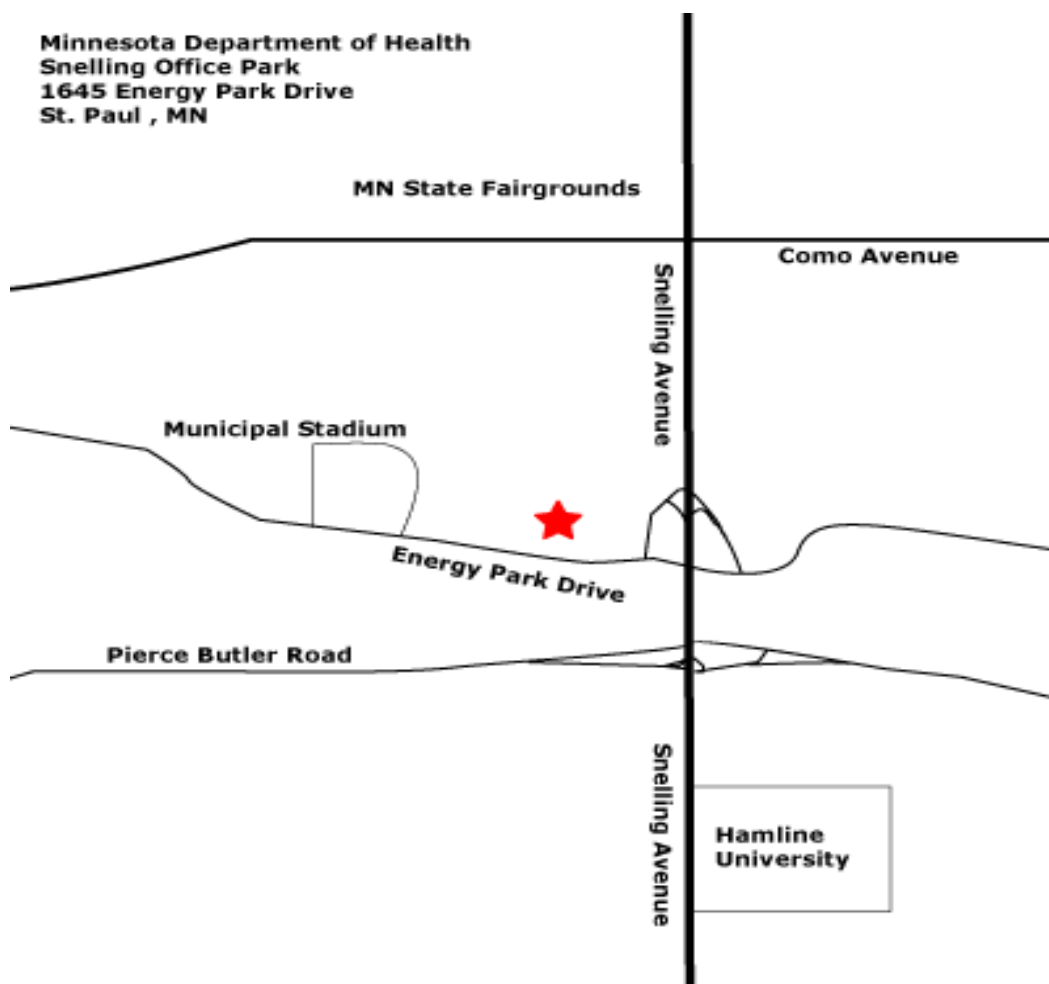

Directions to the Minnesota Department of Health location at Snelling Office Park 1645 Energy Park Drive

Driving directions to Snelling Office Park

Snelling Office Park is located off Snelling Avenue between Energy Park Drive and Como Avenue (street address: 1645 Energy Park Drive) in St. Paul, MN.

- From the North, heading South on 35W

- Take the MN-36/Cleveland Avenue exit, exit number 23B, on left
 - Keep right at the fork in the ramp
 - Merge onto MN-36 E
 - Take the South Snelling Avenue exit
 - Proceed (about 1 mile) to the Energy Park Drive ramp
 - Turn right on Energy Park Drive
- **From the South, heading North on 35W**
- take the 94 East exit
 - Merge onto 94 East
 - Merge left to take the MN-280 North ramp
 - Merge onto MN-280 North
 - Take the Kasota Avenue/Energy Park Drive exit
 - Turn right onto Energy Park Drive
 - Proceed on Energy Park Drive for about 1 mile
- **From the West, heading East on 94**
- Take the MN-280 North ramp
 - Merge onto MN-280 North
 - Take the Kasota Avenue/Energy Park Drive exit
 - Turn right onto Energy Park Drive
 - Proceed on Energy Park Drive for about 1 mile
- **From the East, heading West on 94**
- Take the Snelling Avenue exit
 - Turn right on Snelling Avenue and proceed North past Hamline University
 - Take the Energy Park Drive ramp
 - Turn right on Energy Park Drive

Parking

Surface lot available. Parking is free.